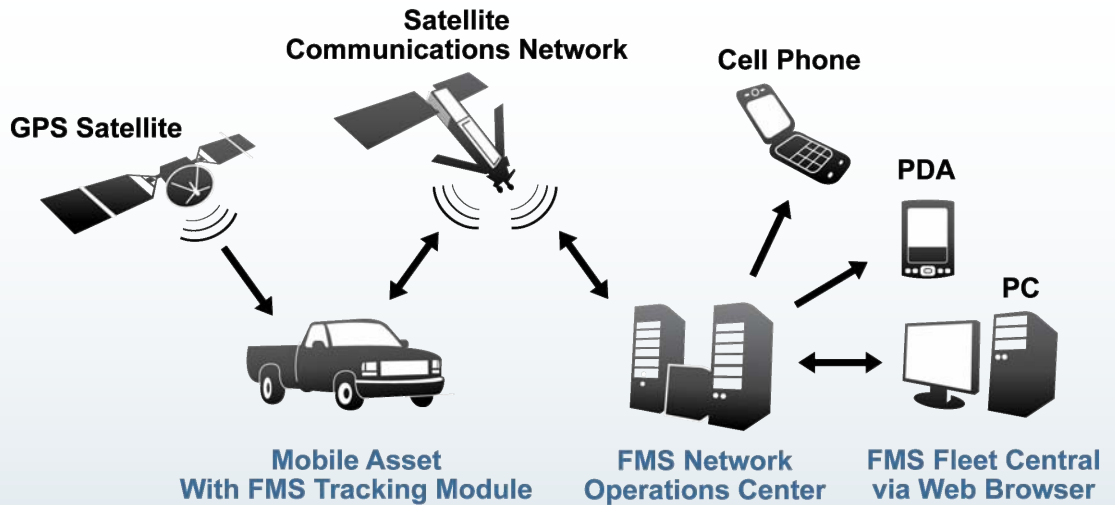

## Real-Time Data From Anywhere, Anytime

FMS tracking modules maintain continuous GPS location, direction and speed information and combine that with vehicle performance data for complete mobile resource management. Fleet information is delivered from the vehicle via satellite, ensuring data delivery without need for cell towers and regardless of land geography. Data is received, stored and analyzed at the FMS network operations center and is accessed from the FMS hosted application, Fleet Central.