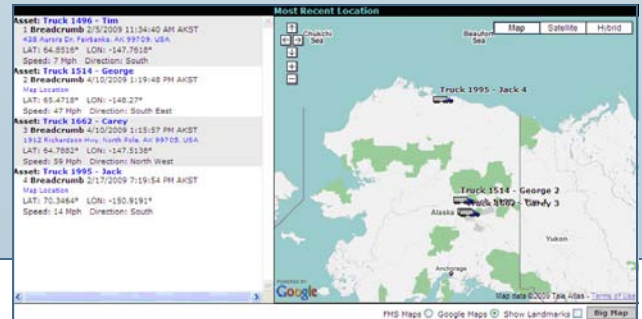

## Real-Time Data From Anywhere, Anytime

FMS tracking modules maintain continuous GPS location, direction and speed information and combine that with vehicle performance data for complete mobile resource management. Fleet information is delivered from the vehicle via satellite, ensuring data delivery without need for cell towers and regardless of land geography. Data is received, stored and analyzed at the FMS network operations center and is accessed from the FMS hosted application, Fleet Central.